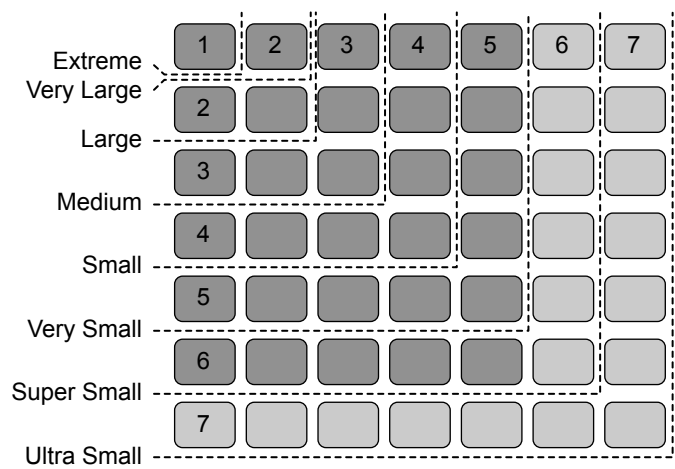

Wide Items Grid - Landscape

For more documentation on Proloquo2Go see <http://www.proloquo2go.com/Manual/>